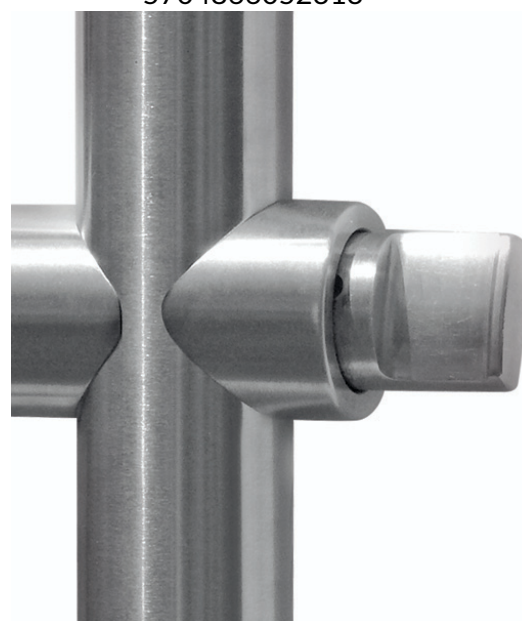

PRODUCT SHEET

Description:

Door Bar Handle Lock $\varnothing 35 \times 1500 \text{mm}$ W/Cylinder+Knob, SS-304 Brushed, W/Dust Free Floor Socket, F/8-12mm Glass,W/5 Metal, Keys, 5000 KD, cc:1125mm, Cylinder Hole $\varnothing 19 \text{mm}$ & Bottom Hole, $\varnothing 13 \text{mm}$. Latch Size: 40mm.

Item number:

14.60.600-0

Units	Box	Carton	HS Code	Barcode
Set	1	6	8301401100	
				5704866052313

SISO A/S

Mileparken 11
DK-2740 Skovlunde
Denmark
VAT: DK 24786013

Phone +45 45 830 900

www.siso.dk
siso@siso.dk

Danske Bank
Nytorv Branch
Copenhagen
SWIFT: DABADKKK

Account no.
4180 3112 112936
IBAN Account
DK7230003112112936