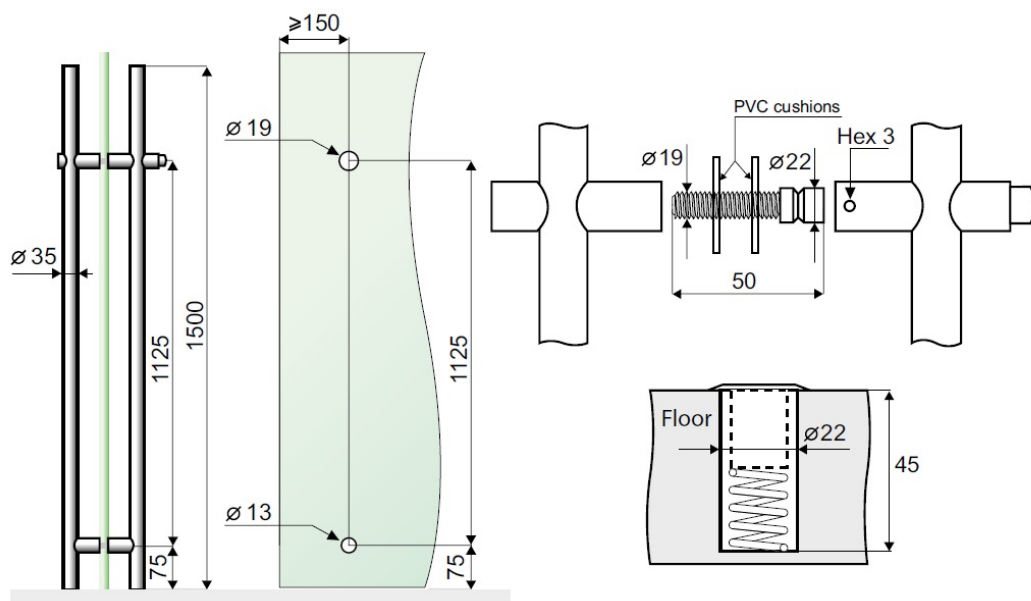

PRODUCT SHEET

Description:

Door Bar Handle Lock $\varnothing 35 \times 1500 \text{mm}$ W/Cylinder+Knob, SS-304 Brushed, W/Dust Free Floor Socket, F/8-12mm Glass,W/5 Metal, Keys, 5000 KD, cc:1125mm, Cylinder Hole $\varnothing 19 \text{mm}$ & Bottom Hole, $\varnothing 13 \text{mm}$. Latch Size: 40mm.

Item number:

14.60.600-0

| Units | Box | Carton | HS Code | Barcode |
|-------|-----|--------|------------|--|
| Set | 1 | 6 | 8301401100 |  |
| | | | | 5704866052313 |

SISO A/S

Mileparken 11
DK-2740 Skovlunde
Denmark
VAT: DK 24786013